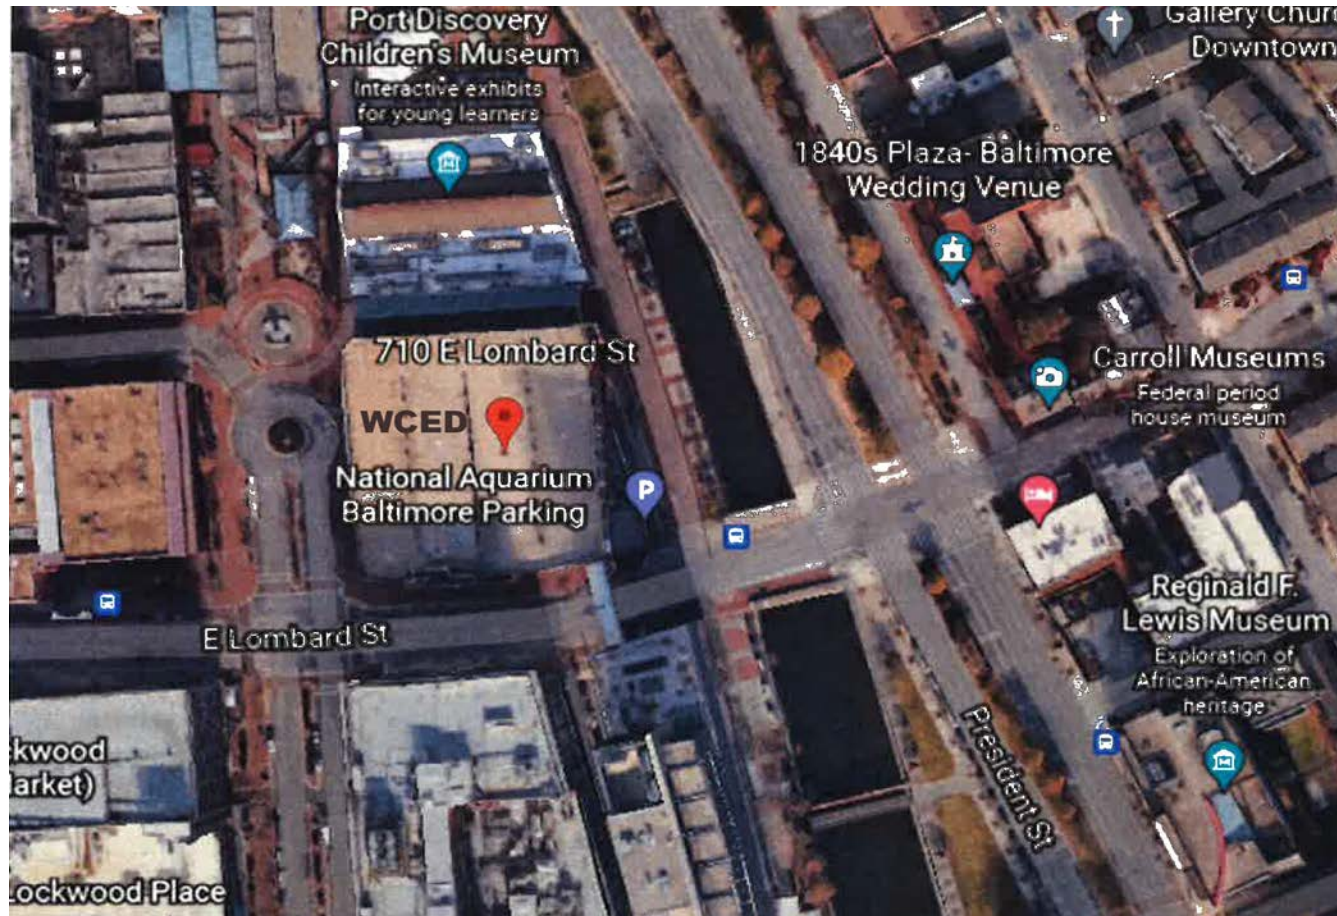

# WBJC Radio Station

Area: 6,620 SF

Address: 6776 Reisterstown Road.

# Harbor Workforce

Area: 34,447 SF

Address: 710 Lombard Street