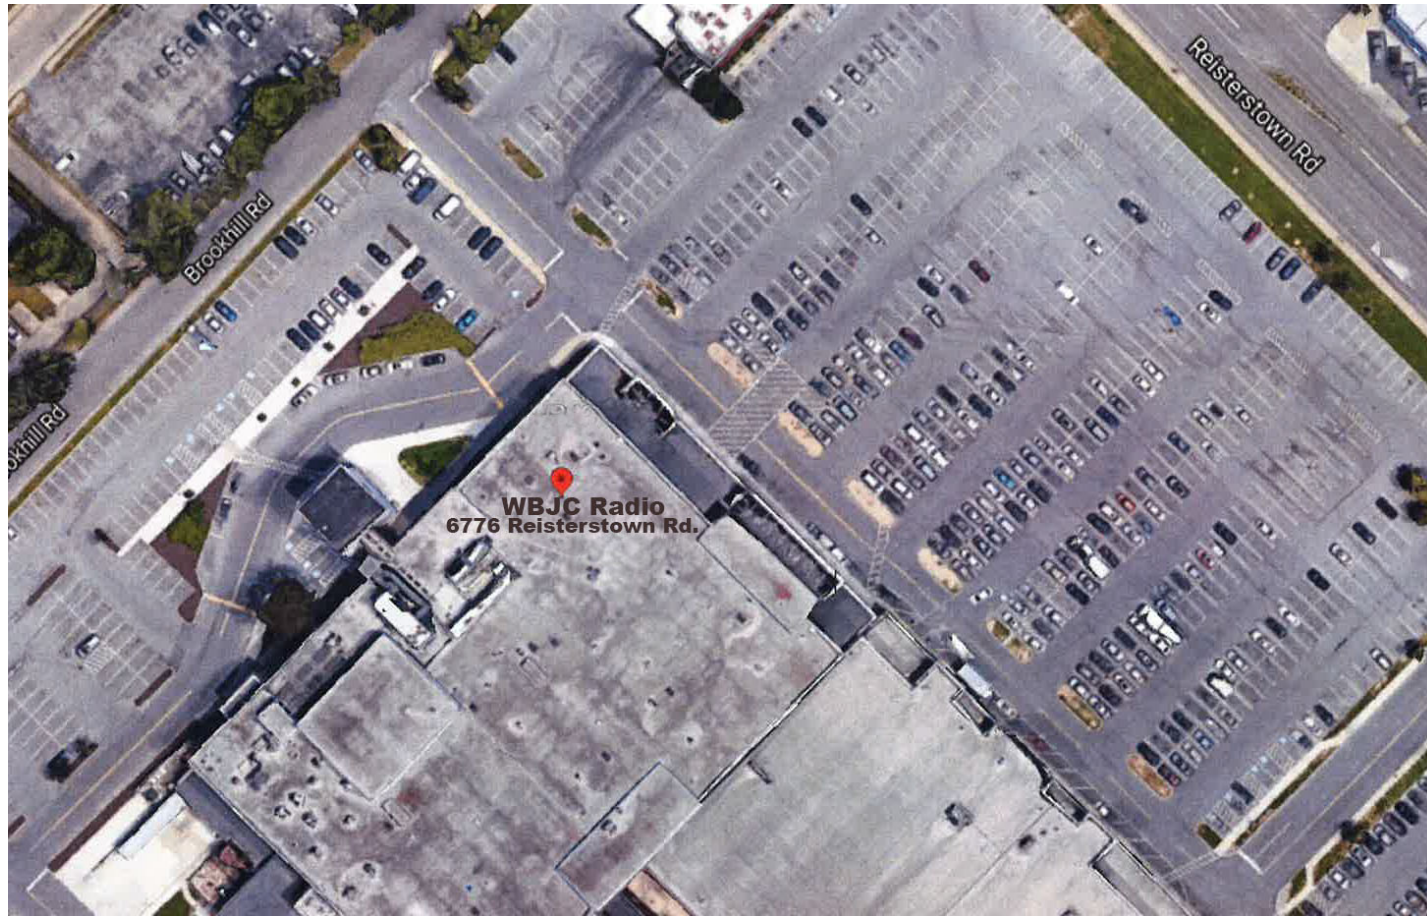

# Reisterstown Plaza Center

Area: 14,620 SF

Address: 6764A Reisterstown Road.

# WBJC Radio Station

Area: 6,620 SF

Address: 6776 Reisterstown Road.