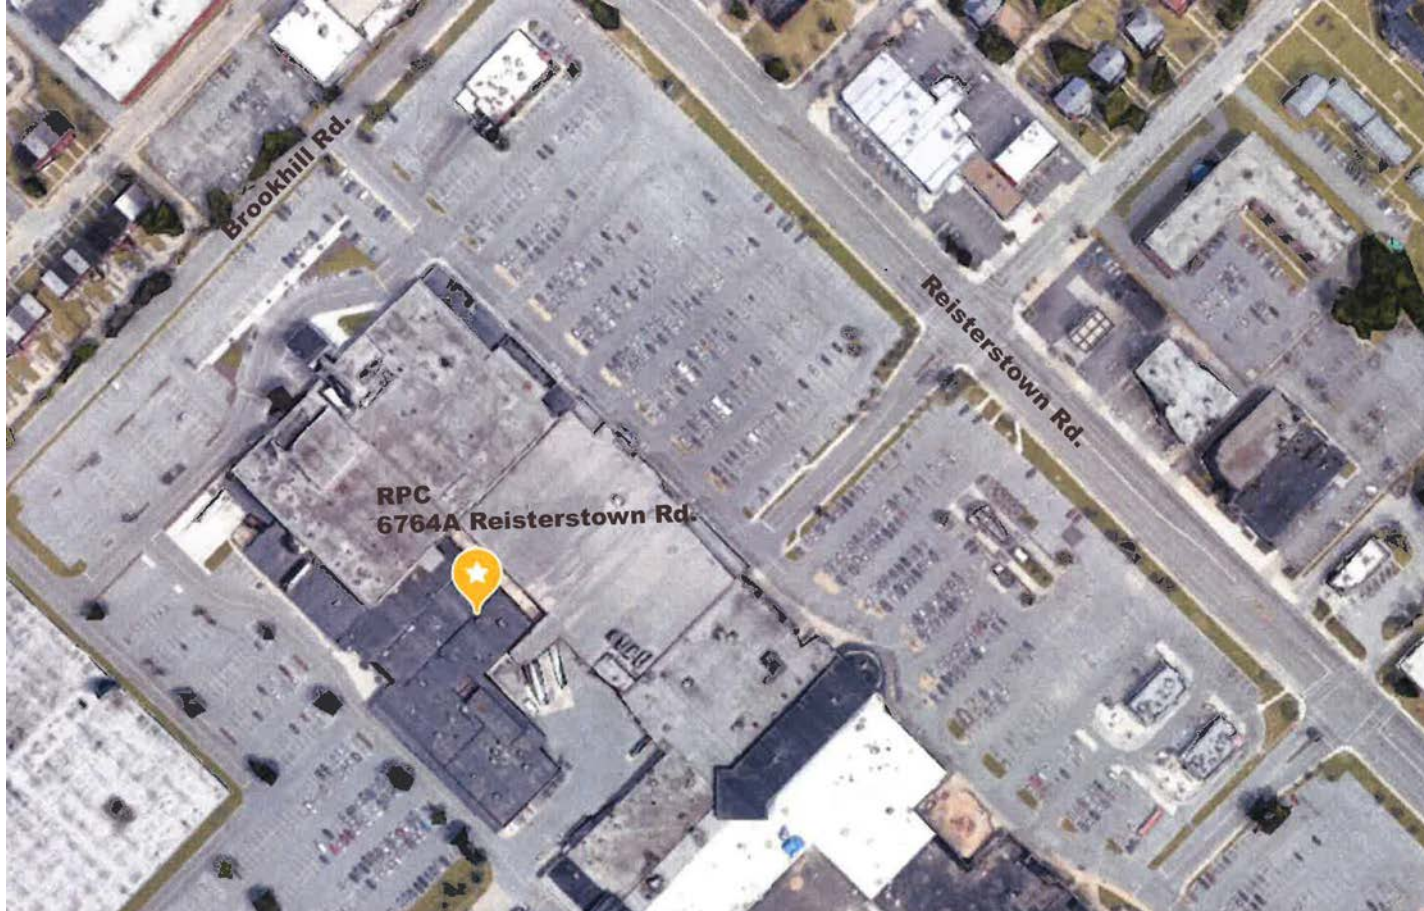

# Reisterstown Plaza Center

Area: 14,620 SF

Address: 6764A Reisterstown Road.

# WBJC Radio Station

Area: 6,620 SF

Address: 6776 Reisterstown Road.