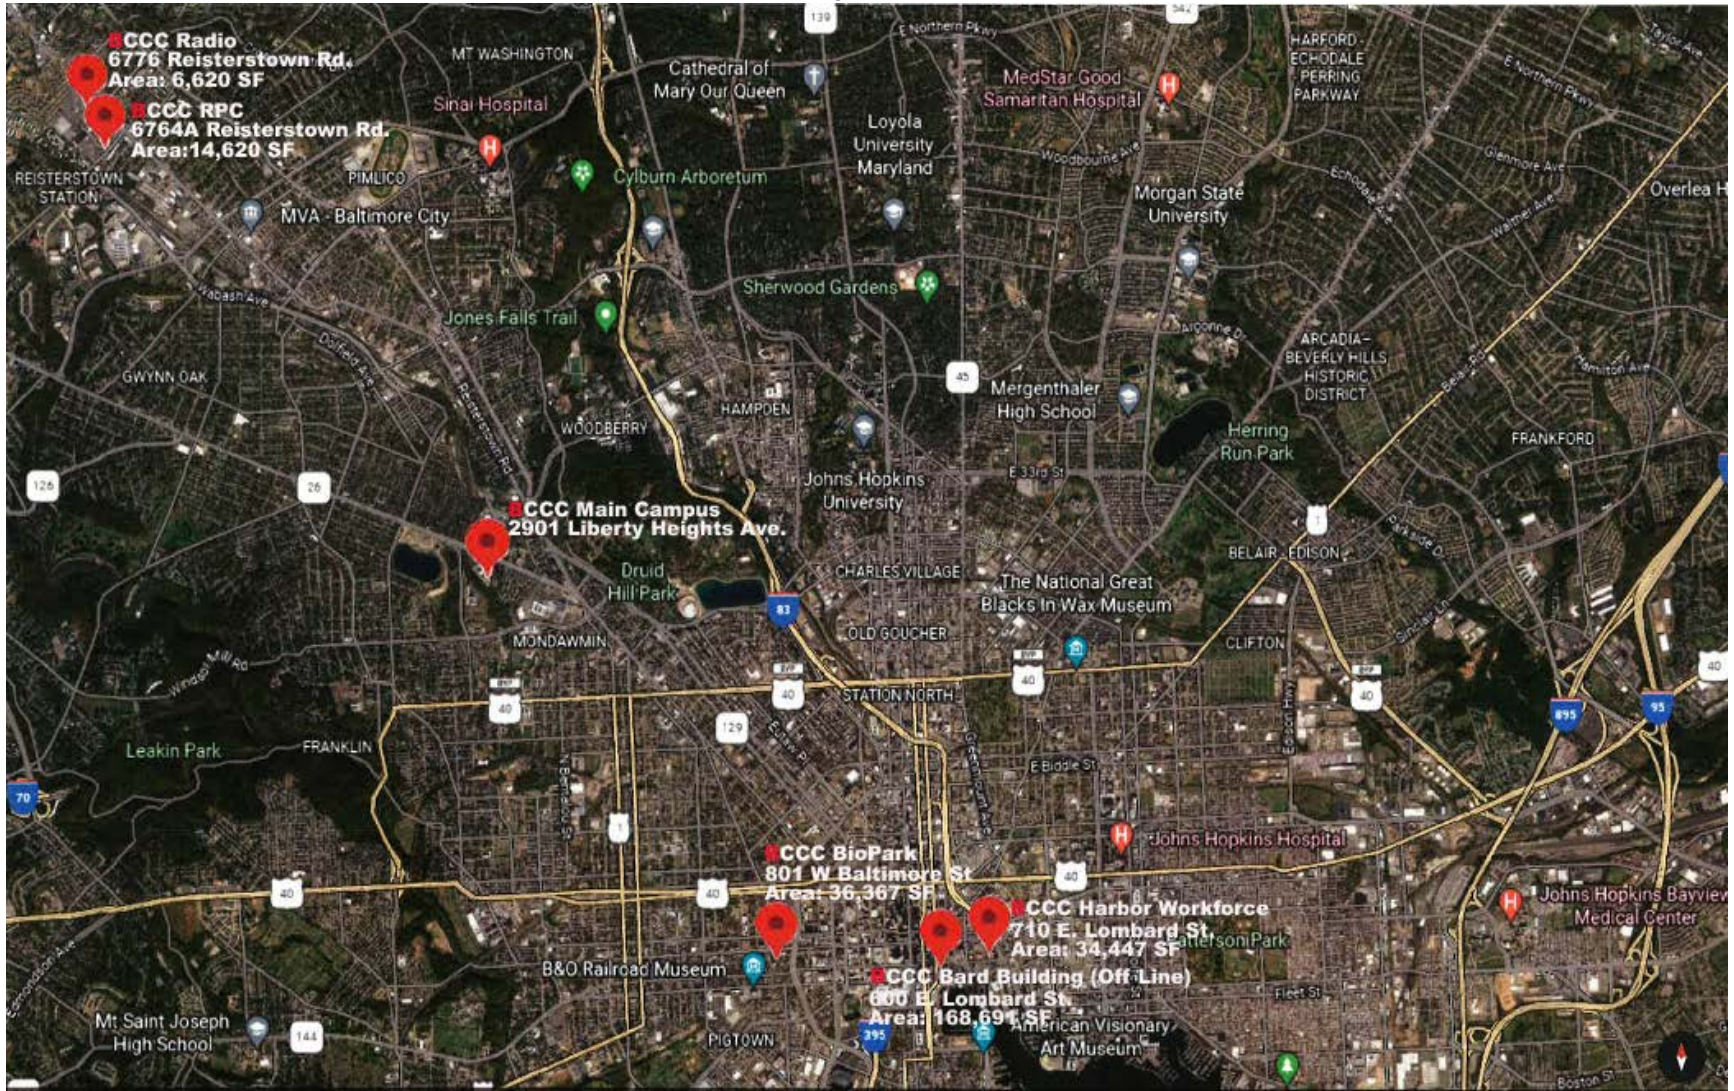

# Reisterstown Plaza Center

Area: 14,620 SF

Address: 6764A Reisterstown Road.

# WBJC Radio Station

Area: 6,620 SF

Address: 6776 Reisterstown Road.

# Harbor Workforce

Area: 34,447 SF

Address: 710 Lombard Street

# UMB - Bio Park

Area: 36,367 SF

Address: 801 W. Baltimore Street